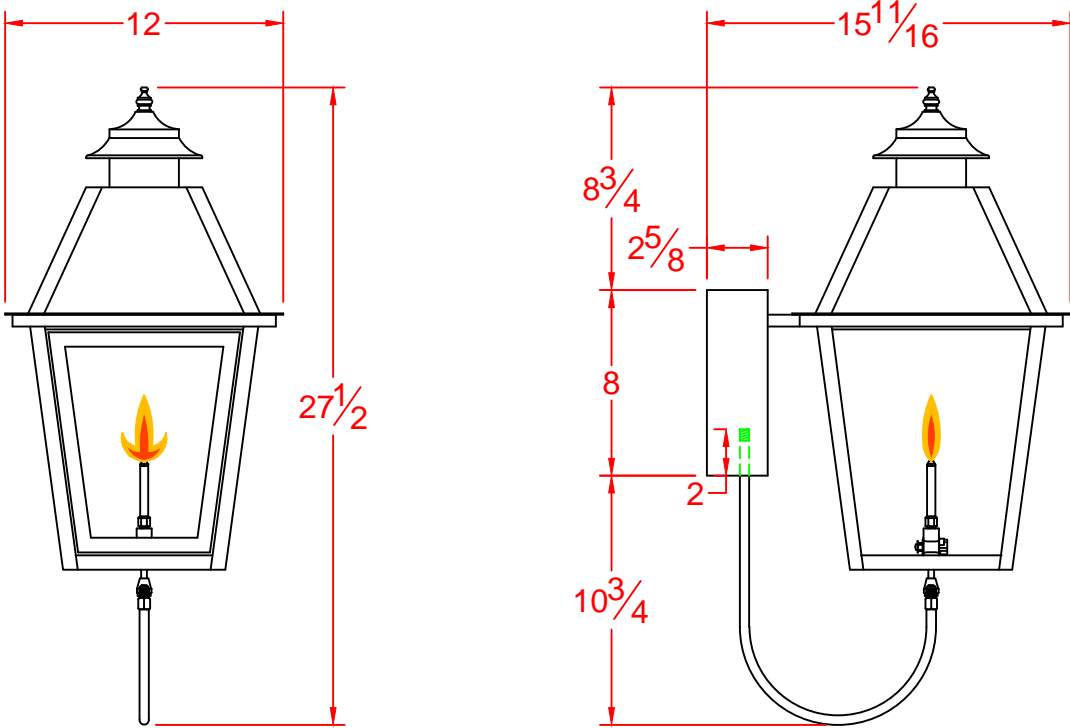

## IRON WALL BRACKET

BRACKET TEMPLATE

LEGENDARY LIGHTING	
DWG. TITLE: ATLAS I _ AS1-W	
DATE: 2022	SCALE: 1 1/2"=1'-0"